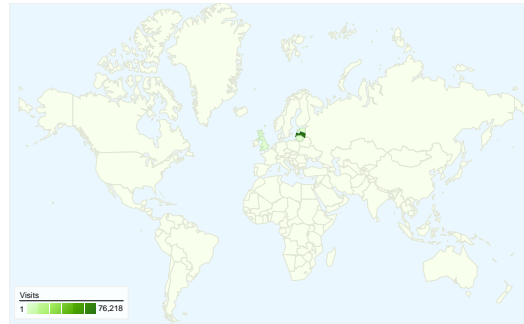

Map Overlay

Traffic Sources Overview

- **Search Engines**
  75,061.00 (91.67%)
- **Direct Traffic**
  4,911.00 (6.00%)
- **Referring Sites**
  1,909.00 (2.33%)

Content Overview

Pages	Pageviews	% Pageviews
/	9,535	5.04%
?id=buvizmaksas&lang=lv	4,739	2.51%
?id=atbild_eksperti2	1,627	0.86%
?id=new_specialisti&lang=lv	1,599	0.85%
/index.php?lang=ru&id=new_fir	1,230	0.65%