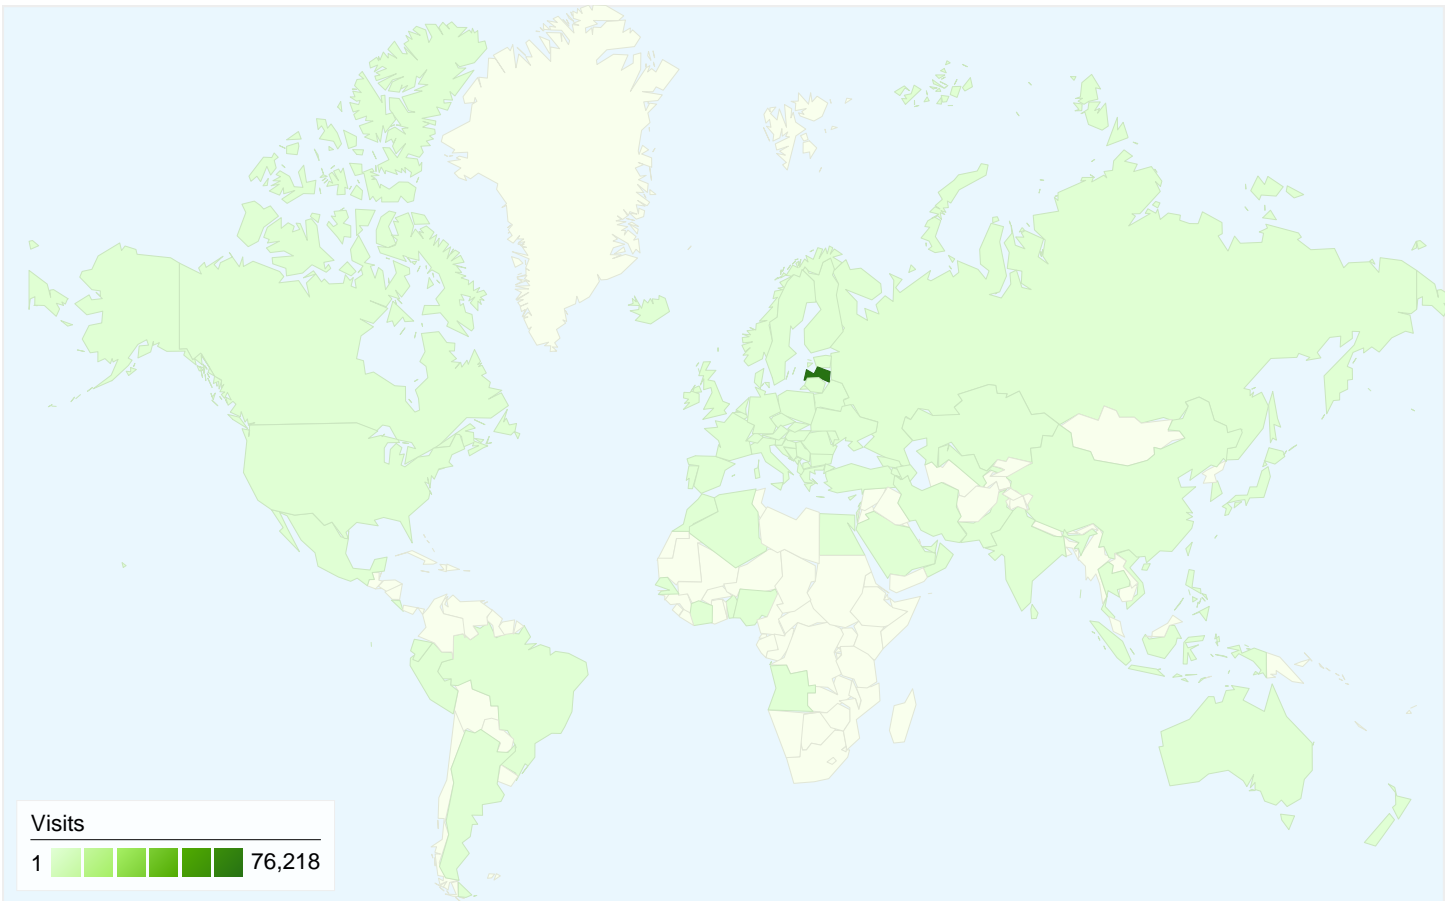

Visitors
59,355

Map Overlay

Traffic Sources Overview

- **Search Engines**
75,061.00 (91.67%)
- **Direct Traffic**
4,911.00 (6.00%)
- **Referring Sites**
1,909.00 (2.33%)

Content Overview

| Pages | Pageviews | % Pageviews |
|-------------------------------|-----------|-------------|
| / | 9,535 | 5.04% |
| ?id=buvizmaksas&lang=lv | 4,739 | 2.51% |
| ?id=atbild_eksperti2 | 1,627 | 0.86% |
| ?id=new_specialisti&lang=lv | 1,599 | 0.85% |
| /index.php?lang=ru&id=new_fir | 1,230 | 0.65% |

59,355 people visited this site

 **81,881** Visits

 **59,355** Absolute Unique Visitors

 **189,044** Pageviews

 **2.31** Average Pageviews

 **00:01:41** Time on Site

 **71.98%** Bounce Rate

 **53.81%** New Visits

All traffic sources sent a total of 81,881 visits

-  **6.00%** Direct Traffic
-  **2.33%** Referring Sites
-  **91.67%** Search Engines

- **Search Engines**
75,061.00 (91.67%)
- **Direct Traffic**
4,911.00 (6.00%)
- **Referring Sites**
1,909.00 (2.33%)

81,881 visits came from 86 countries/territories

Site Usage

| Country/Territory | Visits | Pages/Visit | Avg. Time on Site | % New Visits | Bounce Rate |
|---|--|--|---|--|-------------|
| Visits 81,881 % of Site Total: 100.00% | Pages/Visit 2.31 Site Avg: 2.31 (0.00%) | Avg. Time on Site 00:01:41 Site Avg: 00:01:41 (0.00%) | % New Visits 53.84% Site Avg: 53.81% (0.06%) | Bounce Rate 71.98% Site Avg: 71.98% (0.00%) | |
| Latvia | 76,218 | 2.32 | 00:01:40 | 52.78% | 71.85% |
| United Kingdom | 816 | 2.44 | 00:02:06 | 67.28% | 72.06% |
| Lithuania | 692 | 1.82 | 00:01:01 | 64.45% | 77.31% |
| (not set) | 505 | 1.89 | 00:01:52 | 58.42% | 73.66% |
| Estonia | 351 | 2.64 | 00:01:59 | 68.95% | 68.38% |
| Finland | 335 | 2.51 | 00:01:52 | 46.27% | 74.63% |
| Germany | 294 | 2.08 | 00:02:02 | 74.83% | 71.43% |
| Norway | 276 | 2.10 | 00:01:45 | 59.06% | 72.46% |
| Ireland | 254 | 2.19 | 00:01:56 | 62.99% | 67.72% |